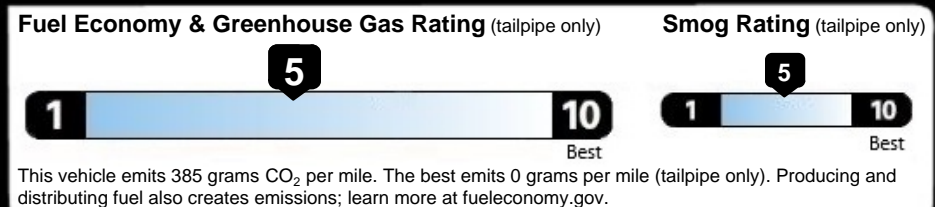

LIMITED WARRANTY/ROADSIDE ASSISTANCE

3 Years / 36,000 Miles Basic
5 Years / 60,000 Miles Powertrain
5 Years / Unlimited Mileage Rust Perforation
3 Years / 36,000 24/7 Roadside Assistance
See Owner Info Kit & Warranty for Details

OPTIONAL EQUIPMENT AND OTHER ITEMS

Manufacturer's Suggested Retail Price	$44,995.00
Exterior Color: Crystal Black Silica	
Full Tank of Gas	INCLD
Option Package: 23	$4,090.00
Subaru 12.1" Multimedia System w/ Navigation	
Power Moonroof	
Surround View Monitor System	
Black Nappa Leather-Trimmed Upholstery w/ Copper Stitch	
Ventilated Front Seats	
12-Way Power Driver's Seat w/ 4-Way Lumbar Support & Leg Extension	
8-Way Power Front Passenger Seat	
Black Power-Folding Heated Mirrors w/ Turn Signals	
Outback Mirror Package	$751.00
Auto-Dimming Mirror w/ Comp	
Auto-Dimming Exterior Mirror	
Splash Guards	$202.00
LED Upgrade	$79.00

EPA DOT Fuel Economy and Environment

Gasoline Vehicle

Fuel Economy

23 MPG
combined city/hwy

21 city
27 highway

4.3 gallons per 100 miles

Small SUVs range from 14 to 125 MPG. The best vehicle rates 146 MPGe.

You spend **$2,250** more in fuel costs over 5 years compared to the average new vehicle.

Annual fuel **Cost**
$2,150

Actual results will vary for many reasons, including driving conditions and how you drive and maintain your vehicle. The average new vehicle gets 29 MPG and costs $8,500 to fuel over 5 years. Cost estimates are based on 15,000 miles per year at $3.30 per gallon. MPGe is miles per gallon equivalent. Vehicle emissions are a significant cause of climate change and smog.

fueleconomy.gov

Calculate personalized estimates and compare vehicles

PARTS CONTENT INFORMATION

FOR VEHICLES IN THIS CARLINE: U.S./CANADIAN PARTS CONTENT: 0% MAJOR SOURCES OF FOREIGN PARTS CONTENT: JAPAN: 85%

FOR THIS VEHICLE: FINAL ASSEMBLY POINT: OTA, GUNMA, JAPAN COUNTRY OF ORIGIN: ENGINE: JAPAN TRANSMISSION: JAPAN

Note: Parts content does not include final assembly, distribution, or other non-parts costs.

Privacy Notice
www.subaru.com/company/privacy.html

Destination and Delivery **$1,450.00**
Total Suggested Retail Price **$51,567.00**

THIS LABEL HAS BEEN APPLIED PURSUANT TO FEDERAL LAW, DO NOT REMOVE OR ALTER PRIOR TO THE DELIVERY TO THE ULTIMATE PURCHASER.